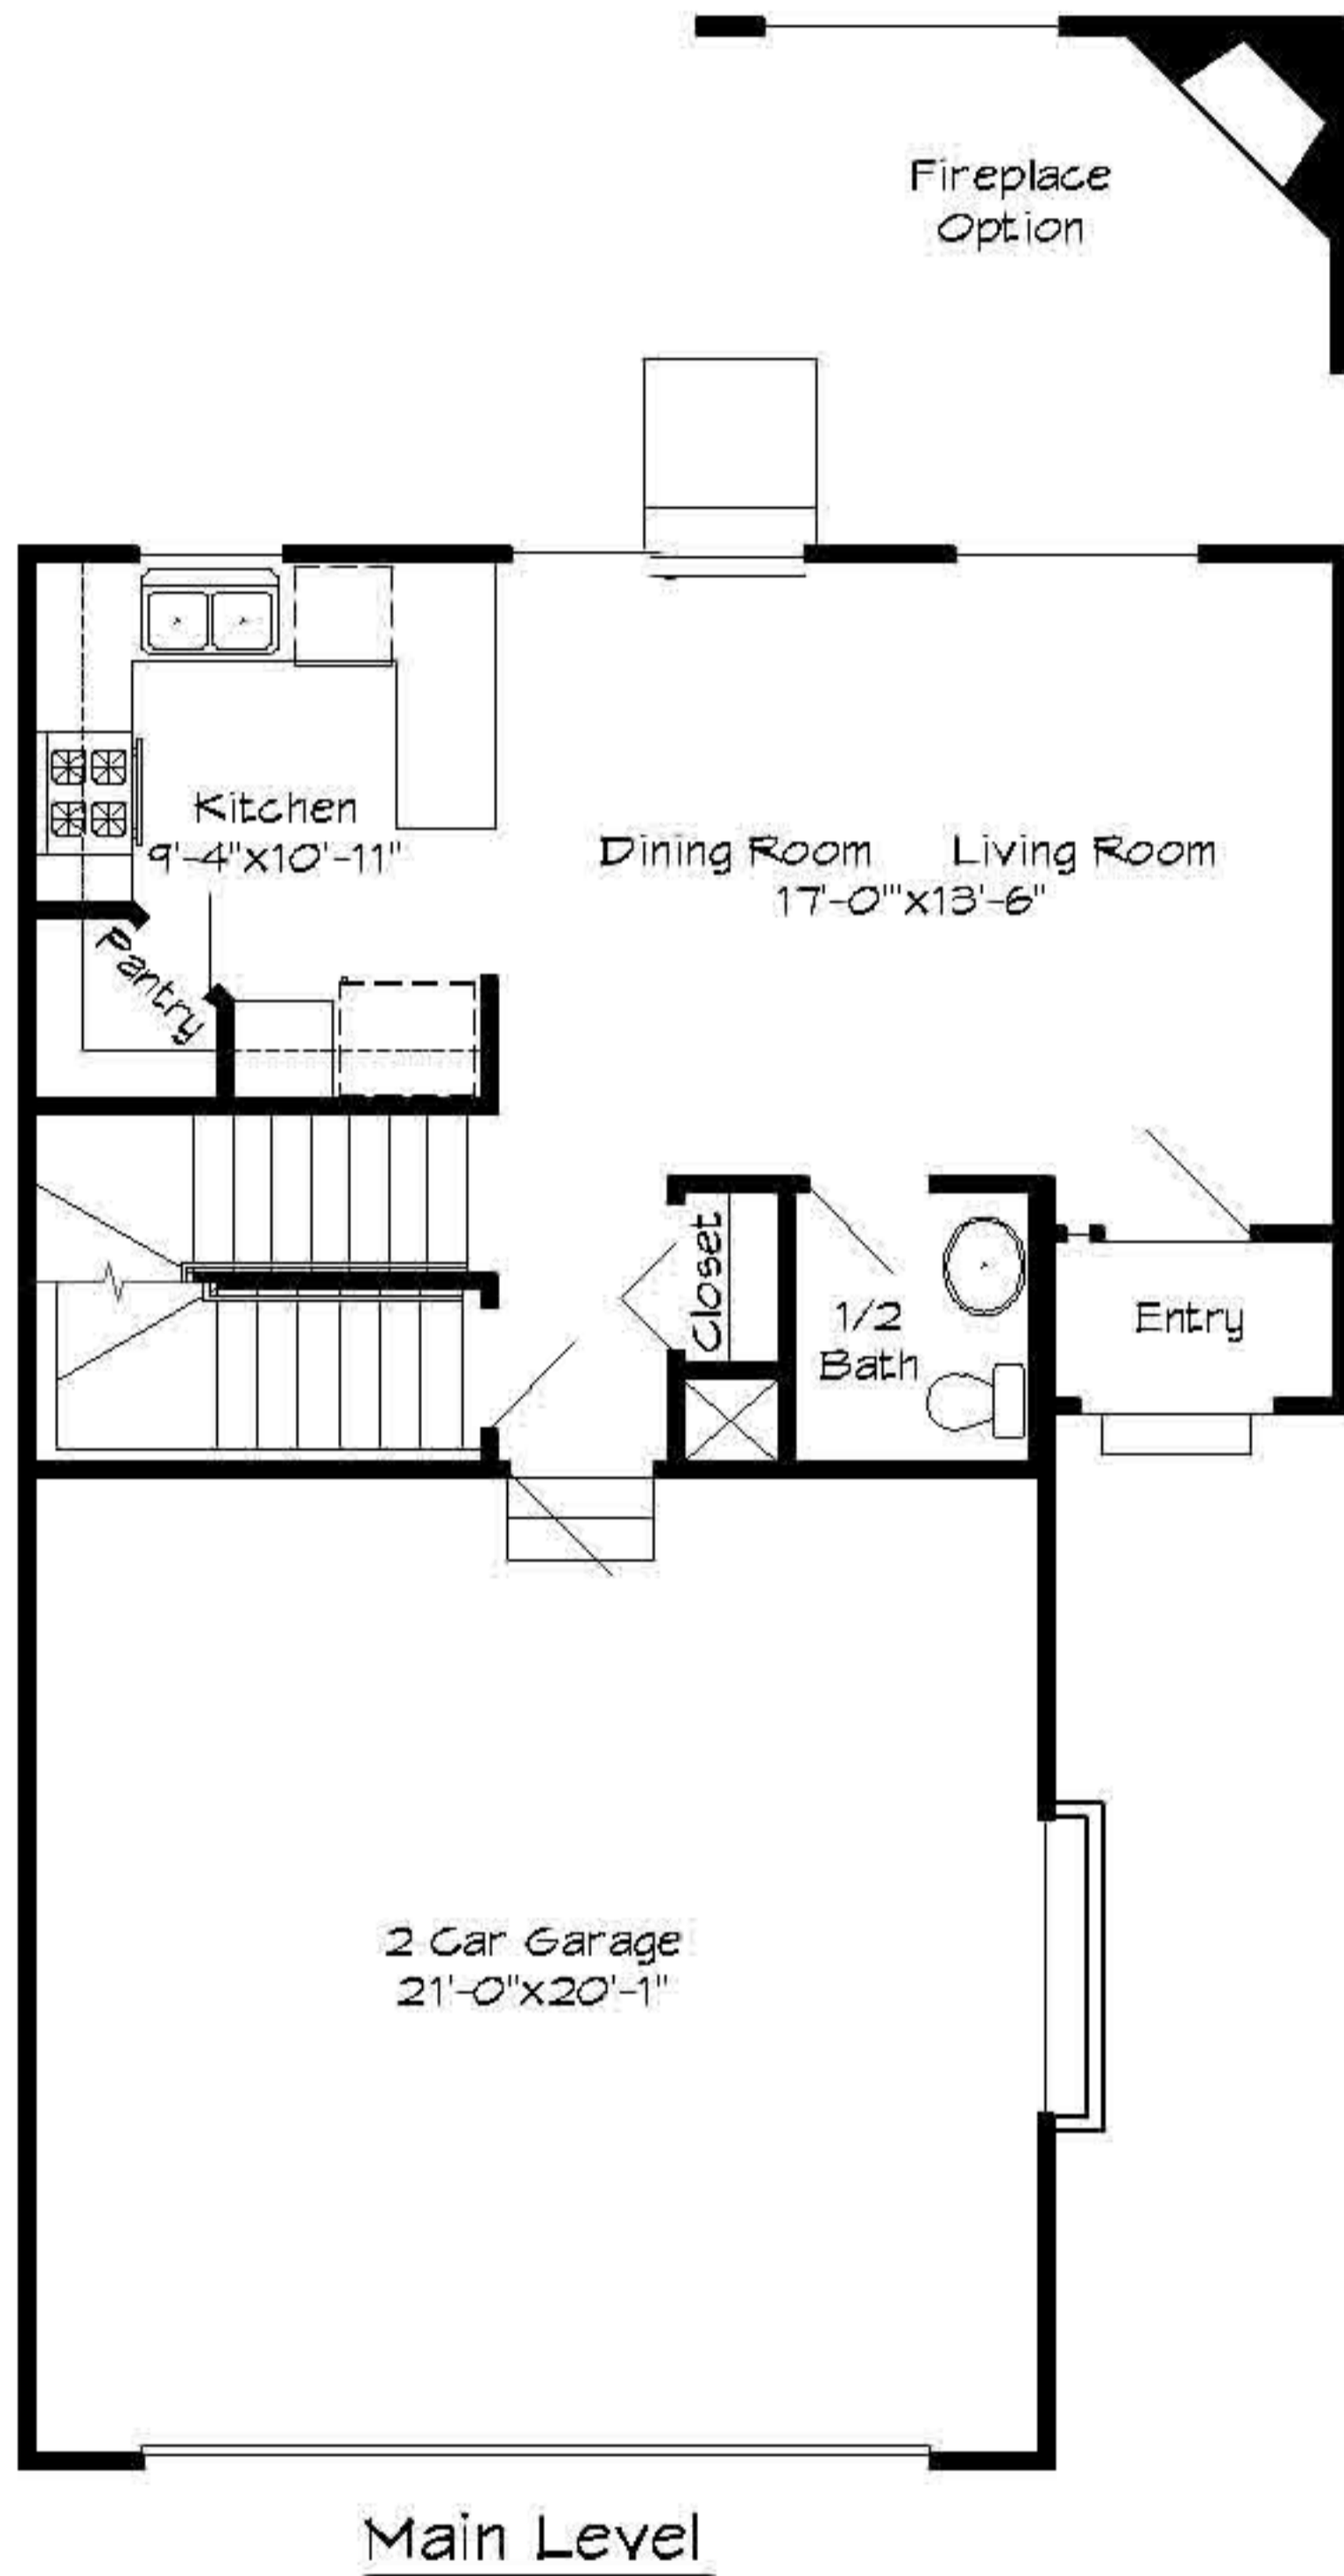

The Birch

| | |
|----------------------|---------------|
| Main Level: | 481 sq. ft. |
| Second Level: | 693 sq. ft. |
| Total Finished Area: | 1,174 sq. ft. |
| Unfinished Basement: | 489 sq. ft. |
| Total Area: | 1,563 sq. ft. |