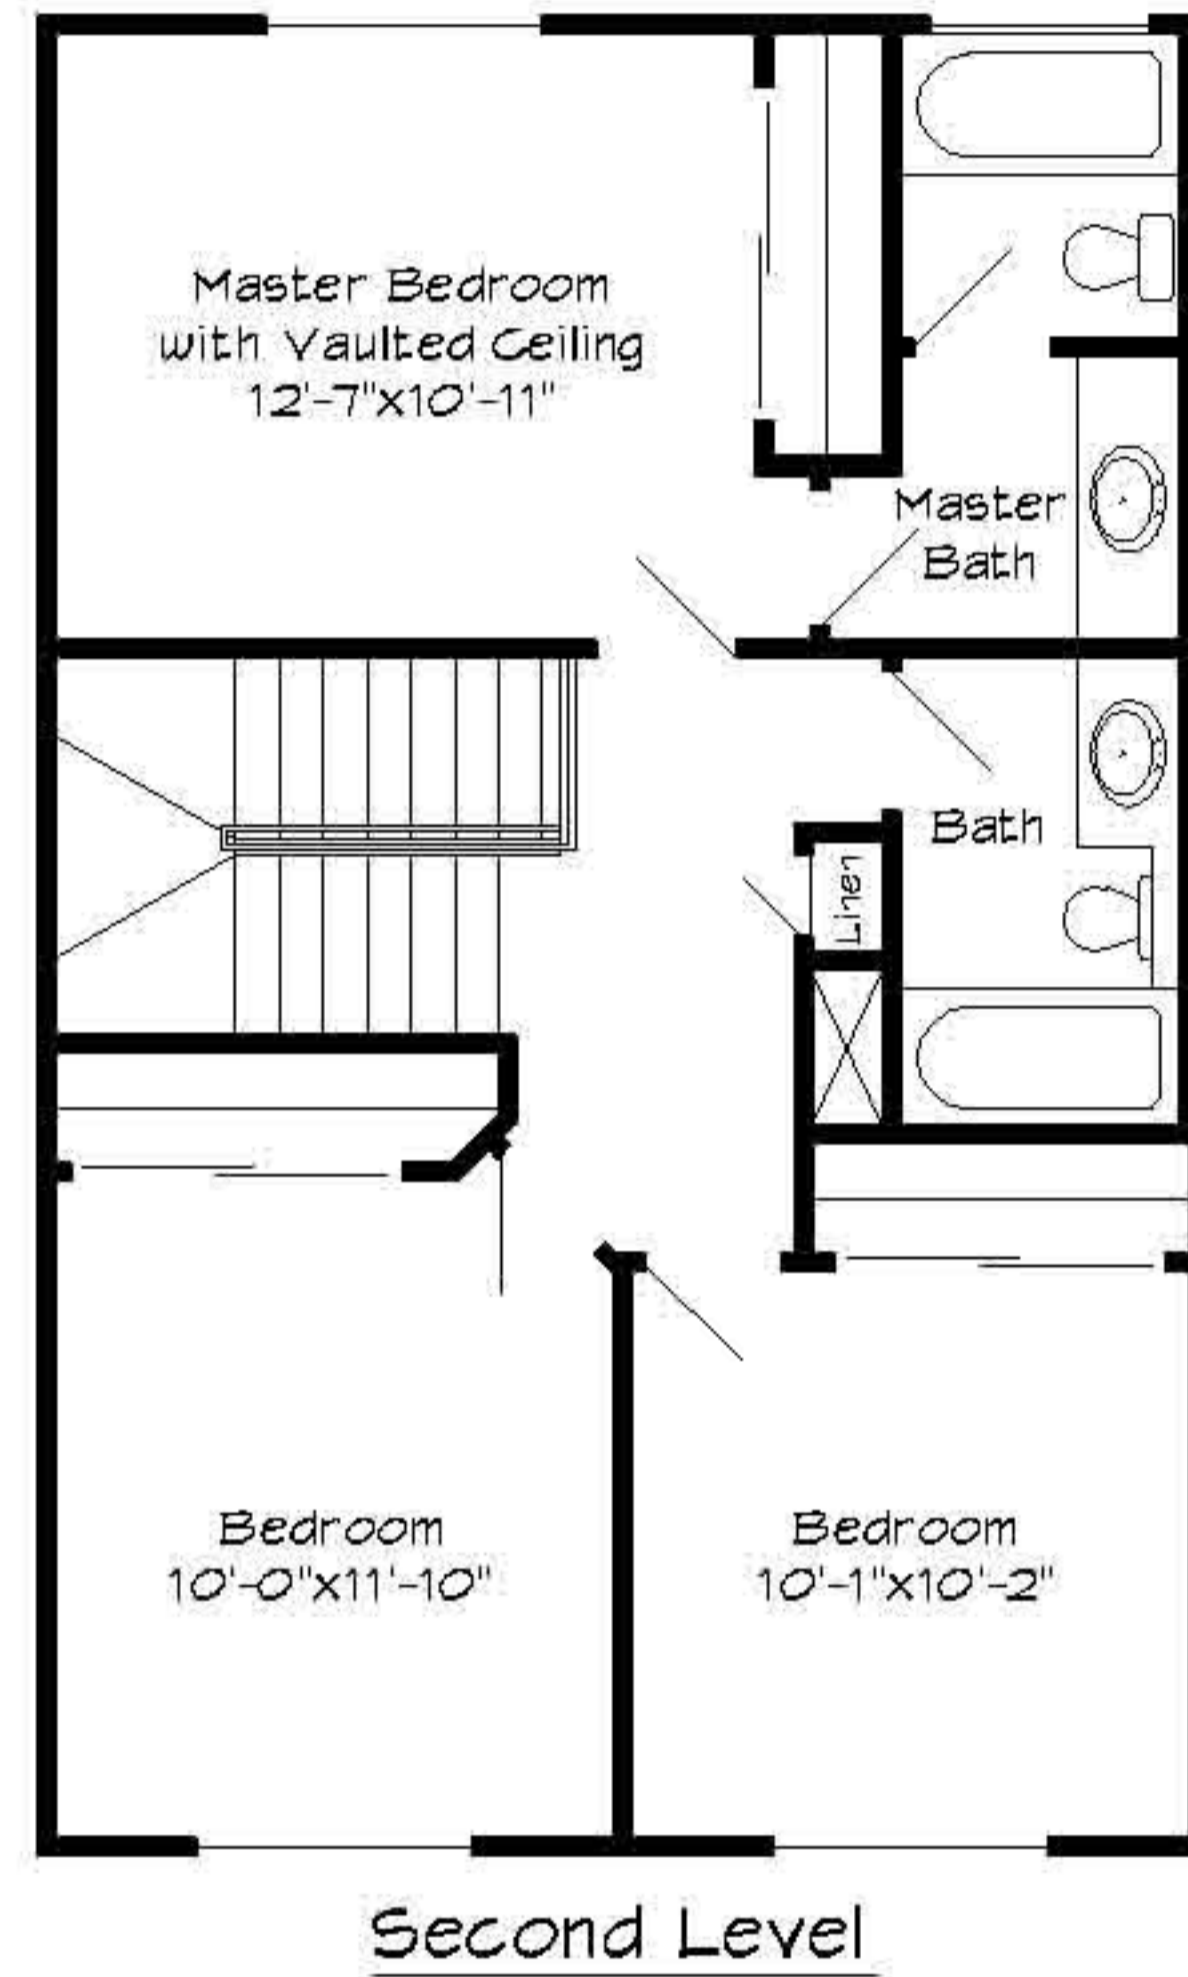

The Birch

| | |
|----------------------|---------------|
| Main Level: | 481 sq. ft. |
| Second Level: | 693 sq. ft. |
| Total Finished Area: | 1,174 sq. ft. |
| Unfinished Basement: | 489 sq. ft. |
| Total Area: | 1,563 sq. ft. |