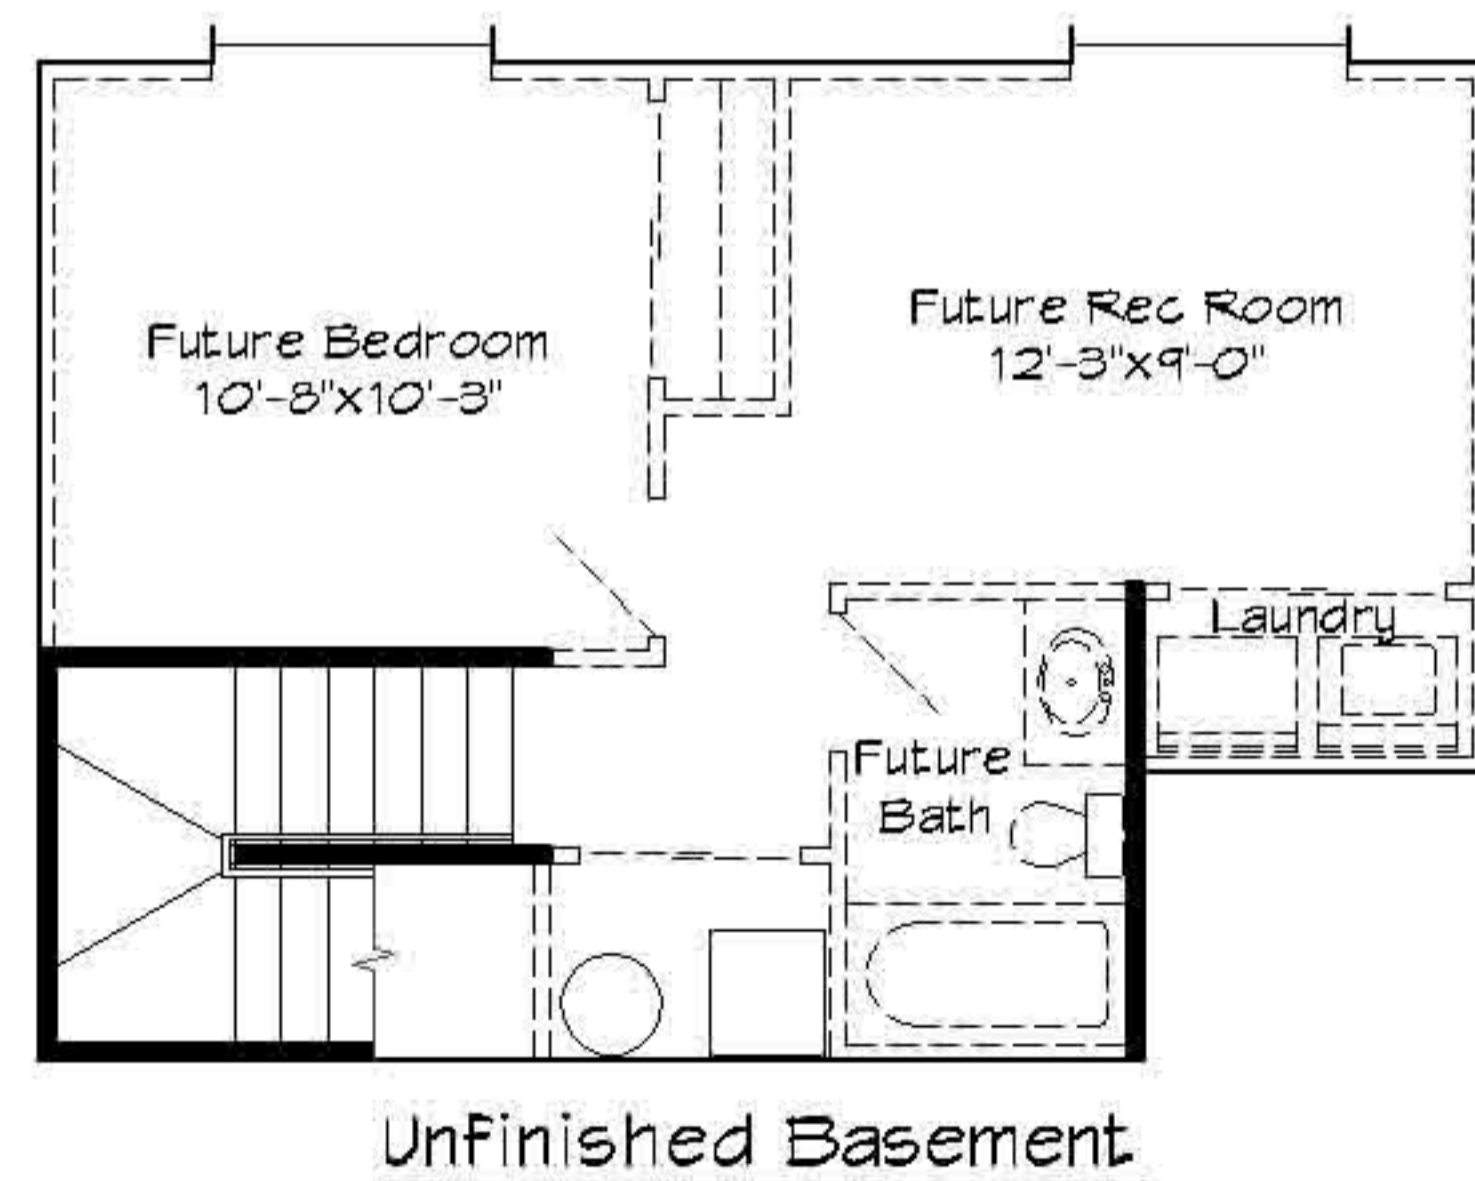

The Birch

| | |
|----------------------|---------------|
| Main Level: | 481 sq. ft. |
| Second Level: | 693 sq. ft. |
| Total Finished Area: | 1,174 sq. ft. |
| Unfinished Basement: | 489 sq. ft. |
| Total Area: | 1,563 sq. ft. |