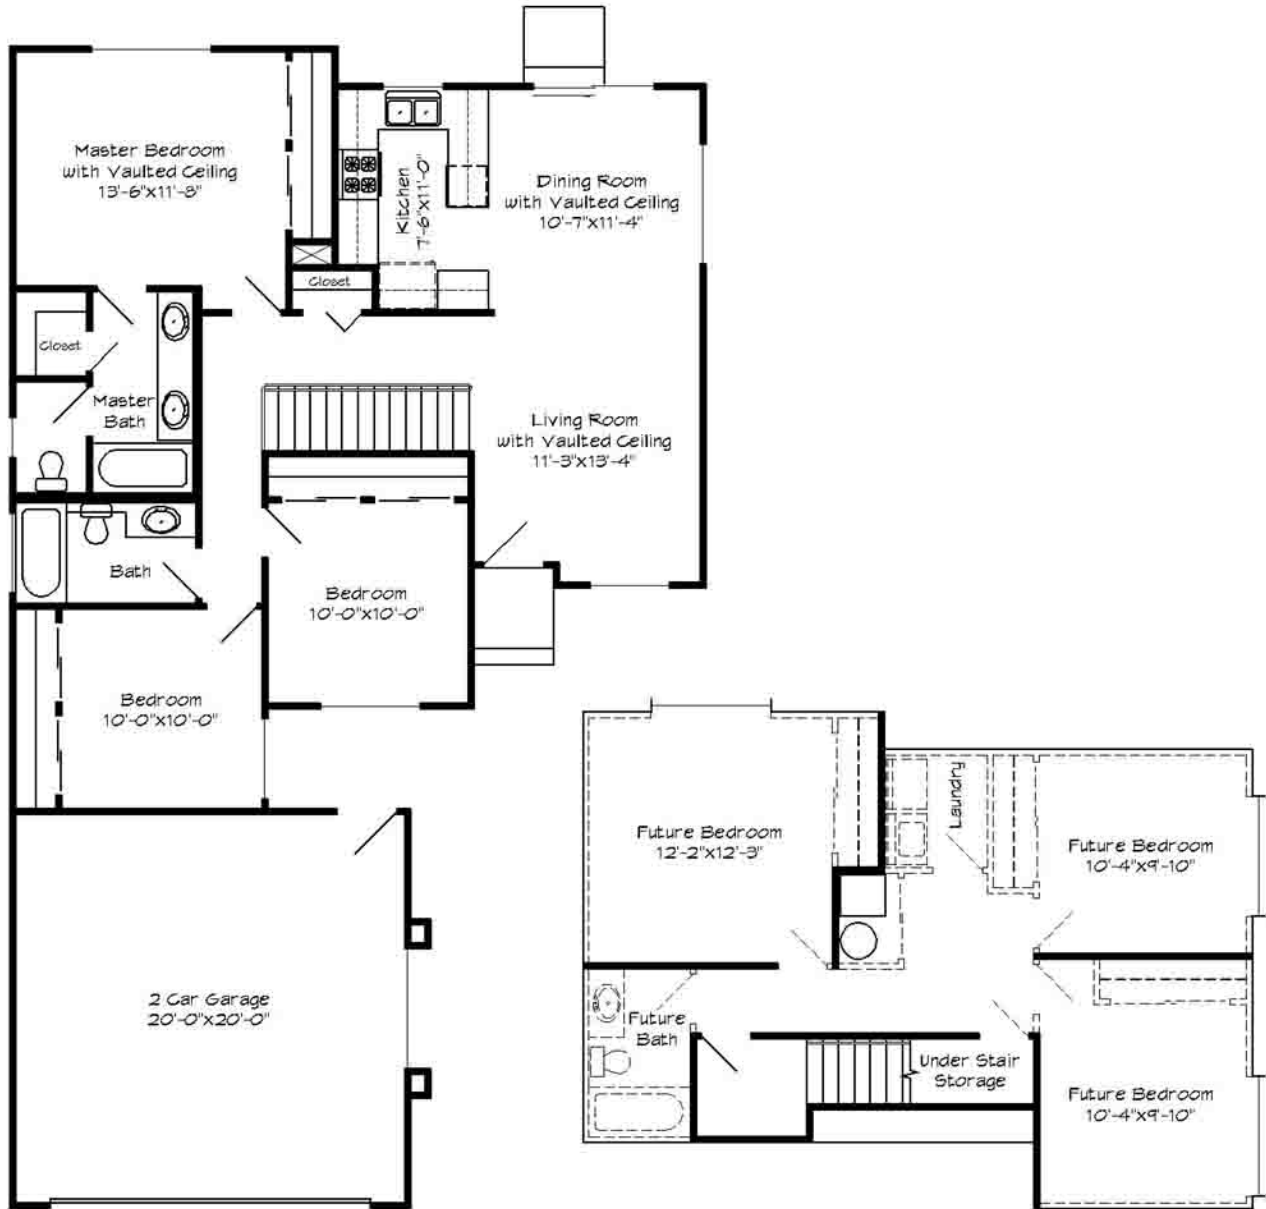

The Oak

Main Level

Unfinished Basement

Main Level:	1,108 sq. ft.
Unfinished Basement:	800 sq. ft.
Total Area:	1,908 sq. ft.